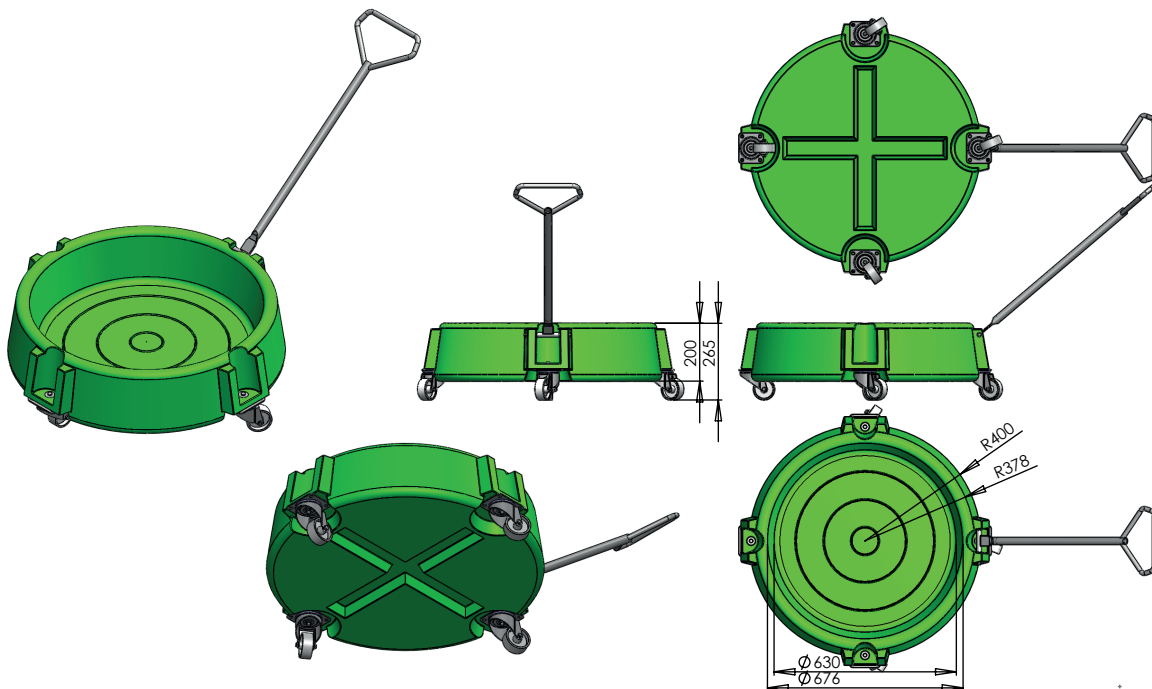

DRUM DOLLY

Ref. ROULE1FT012F

Product information:

With 4 swivel wheels

Technical information:

Sump capacity: 47 L (without drum) ; 7 L (with drum)
 Dimensions: Ø outside: 860 mm - Ø inside: 600 mm
 Height: 150 mm
 Finish: Green (TEIN012 - REL 6029)

DRAWINGS

Possible variations in the indicated sizes and volumes +/- 4%. The RAL hues shown are the closest matches to the real colours.