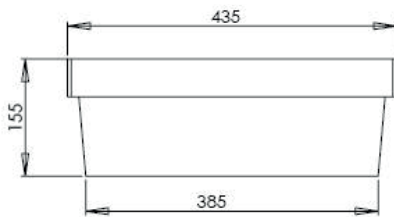

### Technical information:

Dimensions (L x w x h): 430 x 410 x 155 mm

Sump capacity: 18 L

Load capacity: 50 kg

Finish: Black (TEIN008 - RAL 9017)

## DRAWINGS

Possible variations in the indicated sizes and volumes +/- 4%. The RAL hues shown are the closest matches to the real colours.