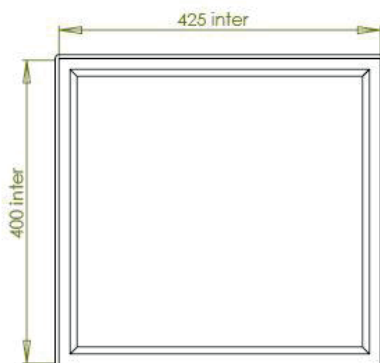

### Technical information:

Dimensions (L x w x h): 430 x 410 x 155 mm

Sump capacity: 18 L

Load capacity: 50 kg

Finish: Black (TEIN008 - RAL 9017)

## DRAWINGS

Possible variations in the indicated sizes and volumes +/- 4%. The RAL hues shown are the closest matches to the real colours.