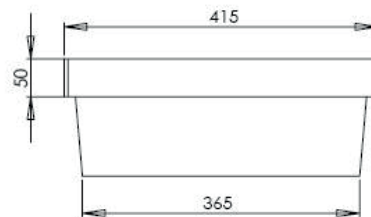

### Technical information:

Dimensions (L x w x h): 430 x 410 x 155 mm

Sump capacity: 18 L

Load capacity: 50 kg

Finish: Black (TEIN008 - RAL 9017)

## DRAWINGS

Possible variations in the indicated sizes and volumes +/- 4%. The RAL hues shown are the closest matches to the real colours.